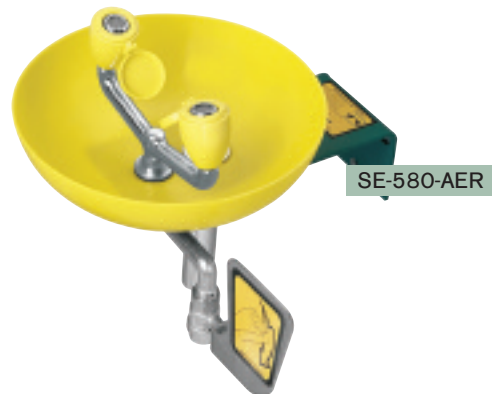

For advice please contact us on [01506 430309](tel:01506430309)/advice@empteezy.co.uk

EYE/FACE WASH

EYE/FACE WASH BOWLS

- Both these models are fitted with aerated water outlets (see below for explanation)
- SE-400 has a stainless steel wall mounted bowl fitted with 6 aerated outlets (3 in each side) which produce a 230mm x 200mm carpet of gentle water
- SE-401 is to the same specification as SE-400 but uses a plastic bowl.

EYE WASH BOWLS

- SE-580-AER is a wall mounted eye wash system with a plastic bowl and aerated water outlets
- SE-505 has aerated water with a wall mounted stainless steel bowl.

ADDITIONAL INFORMATION

- Aerated water clings to eyes and skin, while ordinary sprayed water tends to bounce off. Aeration is especially important as the human face is full of contours around the eyes, face and nose
- Aerated water reduces the risk of harmful contaminants being forced into cuts or soft mucous membranes
- Full technical specifications are available upon request.

SE-400

SE-401

SE-505

SE-580-AER

EYE WASH & EYE/FACE WASH BASINS

All our prices include delivery to a mainland UK address

MODEL	DESCRIPTION	DELIVERED PRICE
SE-400	Stainless steel wall mounted eye/face wash bowl	£549.00
SE-401	Plastic wall mounted eye/face wash bowl	£474.00
SE-505	Stainless steel wall mounted eye wash bowl	£436.00
SE-580	Plastic wall mounted eye wash bowl	£223.00
SE-580-AER	Plastic wall mounted eye wash bowl - aerated	£248.00